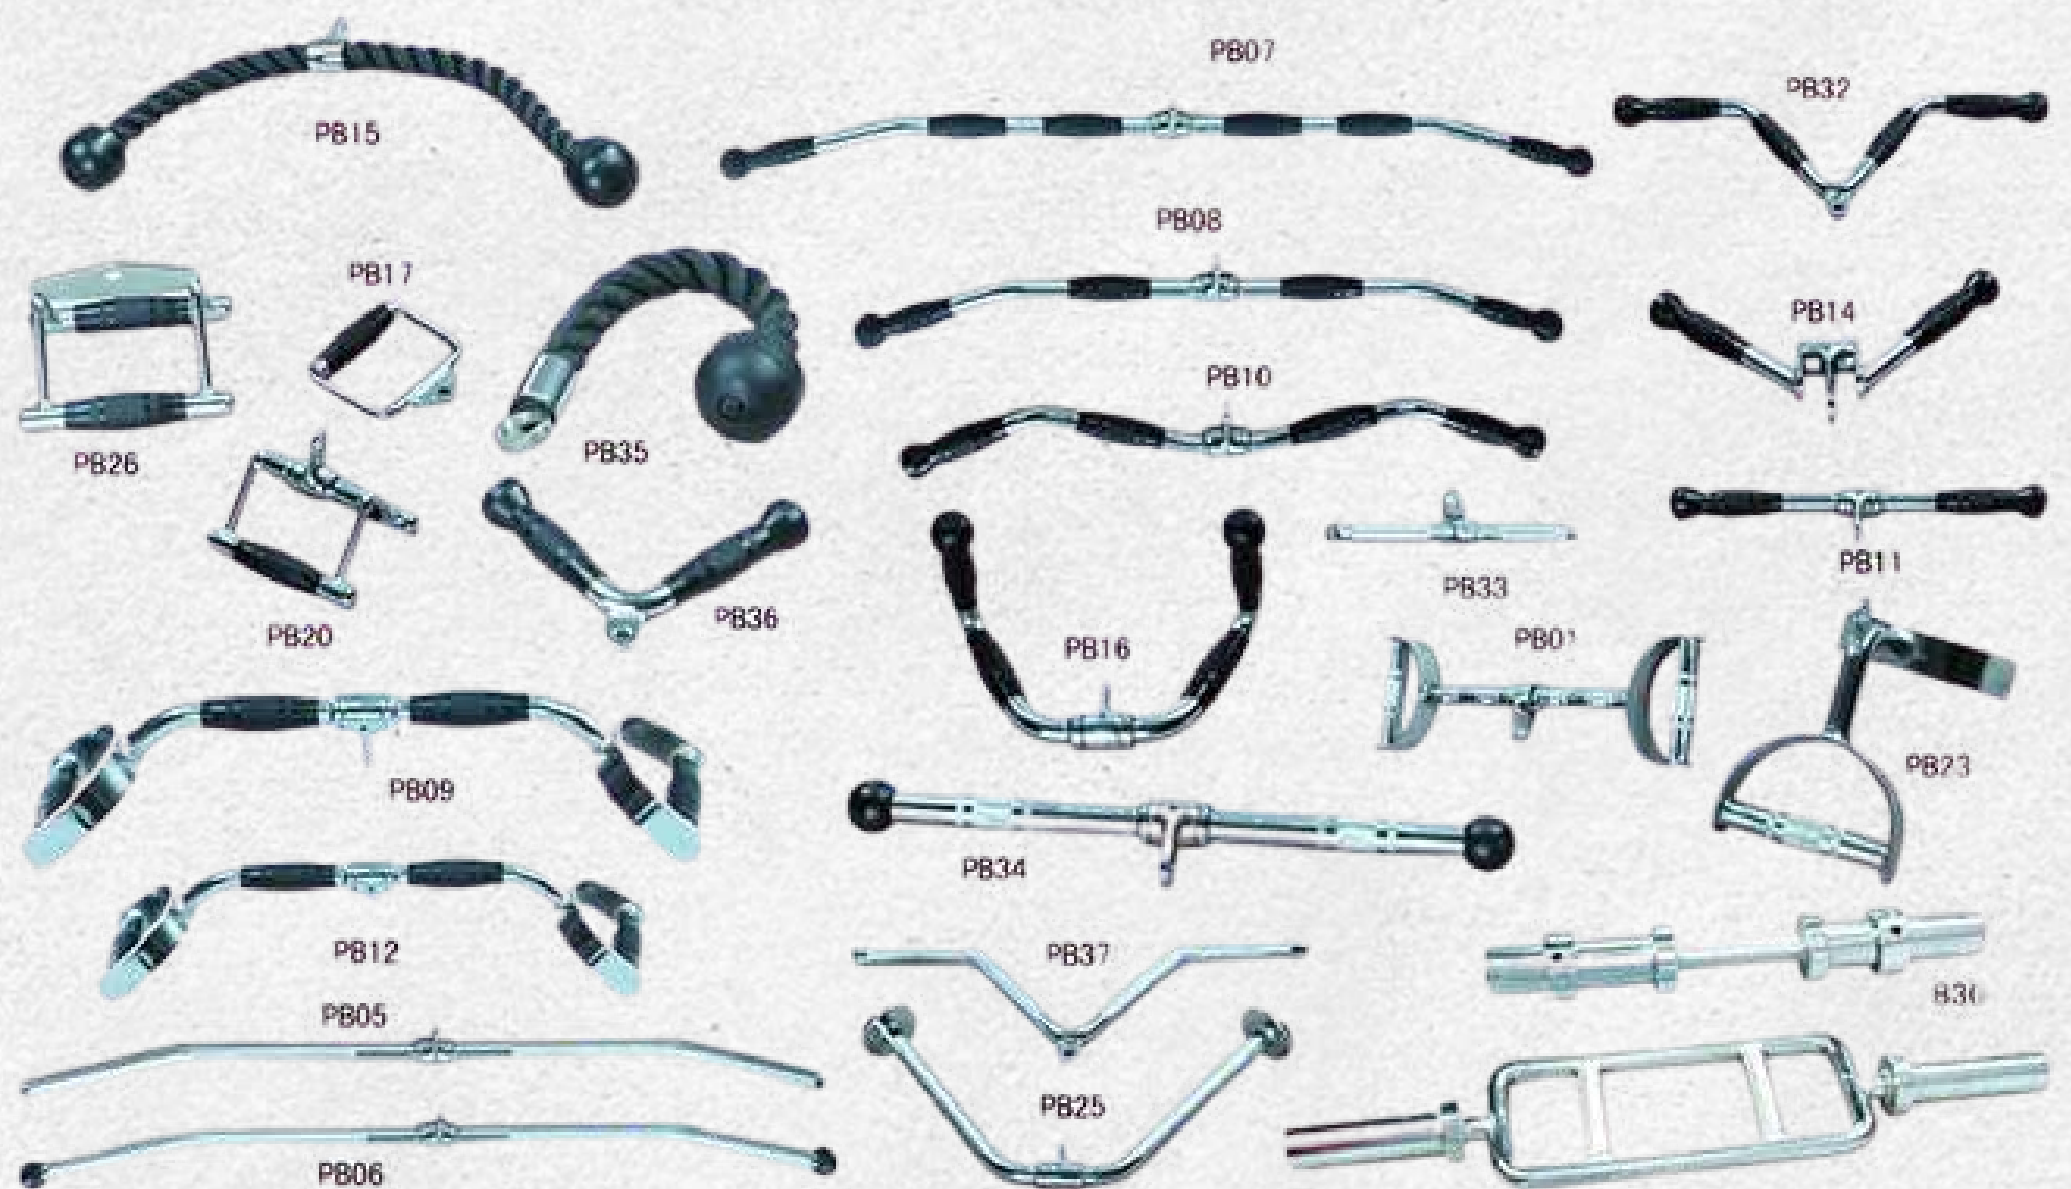

EVA-PB SERIES (FITNESS ACCESSORIES)

+90 542 238 32 33

EvaFitness