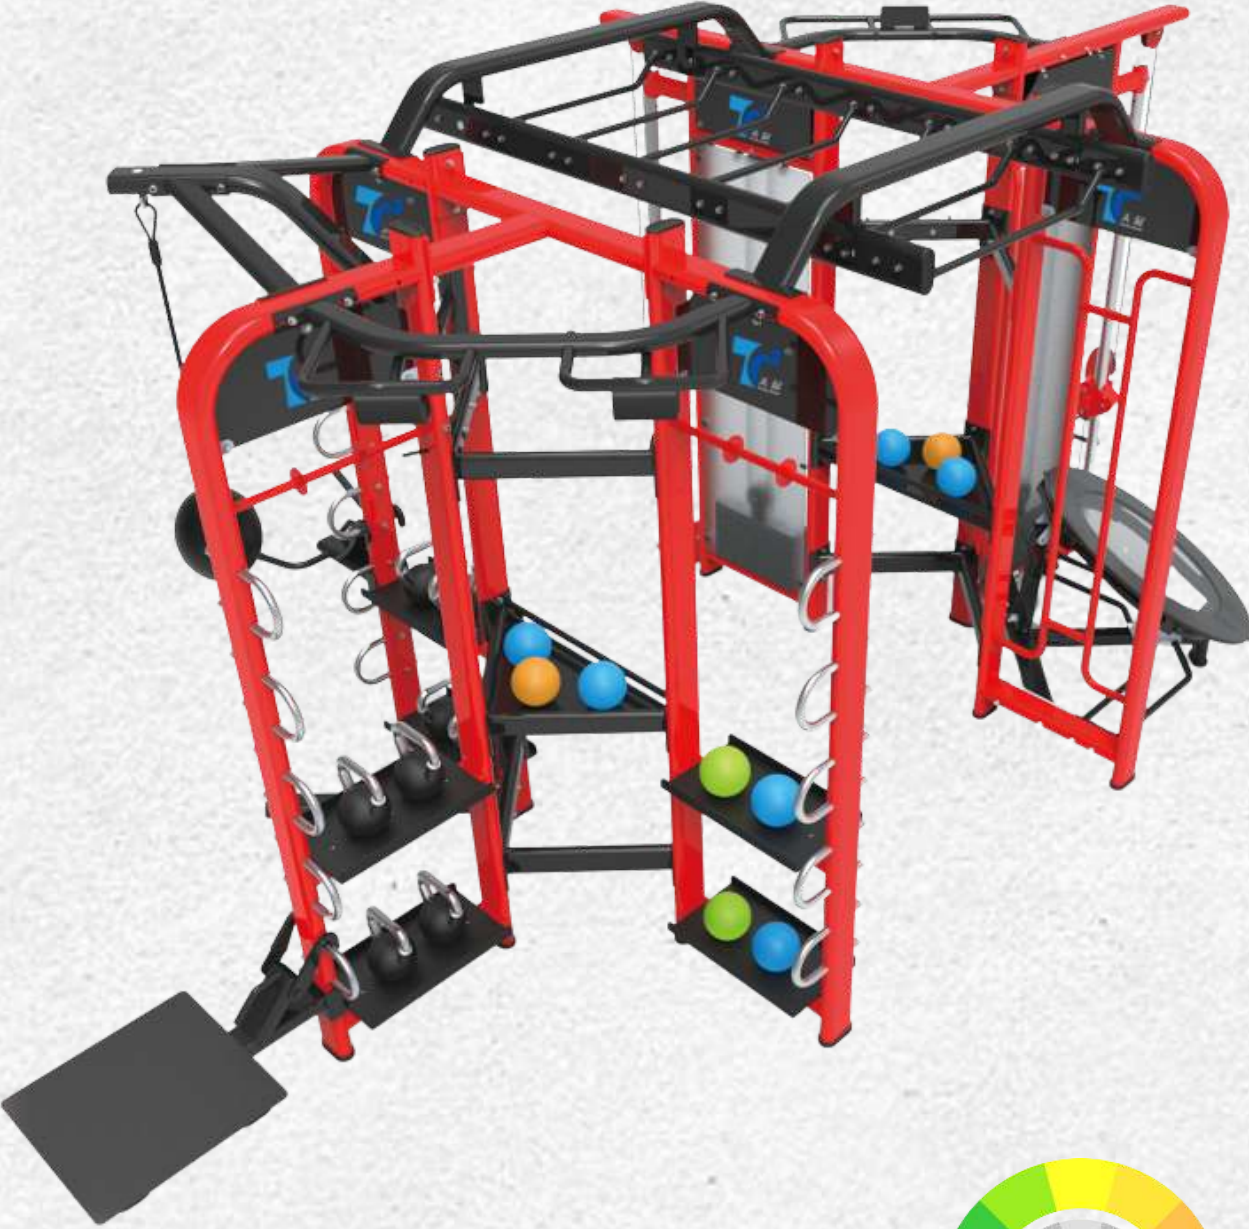

EVA-360XM

SYNRGY 360XM

EVA-360XM

Name: SYNRGY 360XM

Machine Size: 3149*5192*2252mm

Tube: 50*100*3mm flat elliptical tube

Weight Stack: 80kgx2

Weight: 1050kg

Recommended Live Area : 6700mm*8200mm

SENİN MARKAN, SENİN TARZIN: İSTEDİĞİN RENKTE, KENDİ LOGONLA TAMAMEN SANA
ÖZEL MAKİNELER.

+90 542 238 32 33

EvaFitness