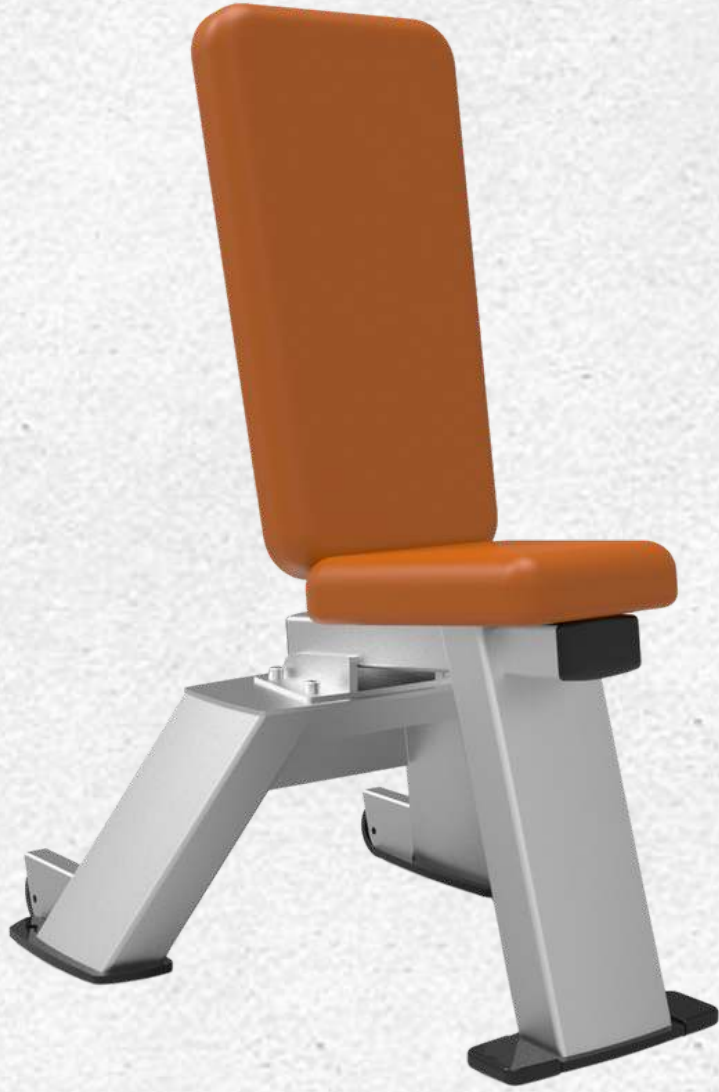

EVA-5016

SEATED UTILITY BENCH

EVA-5016

Name: Seated Utility Bench

Machine Size (L*W*H)mm: 730*605*1000

Tube: 100.8*48mm rectangle steel tube

Machine Weight: 34.5kg

SENİN MARKAN, SENİN TARZIN: İSTEDİĞİN RENKTE, KENDİ LOGONLA TAMAMEN SANA
ÖZEL MAKİNELER.

+90 542 238 32 33

EvaFitness