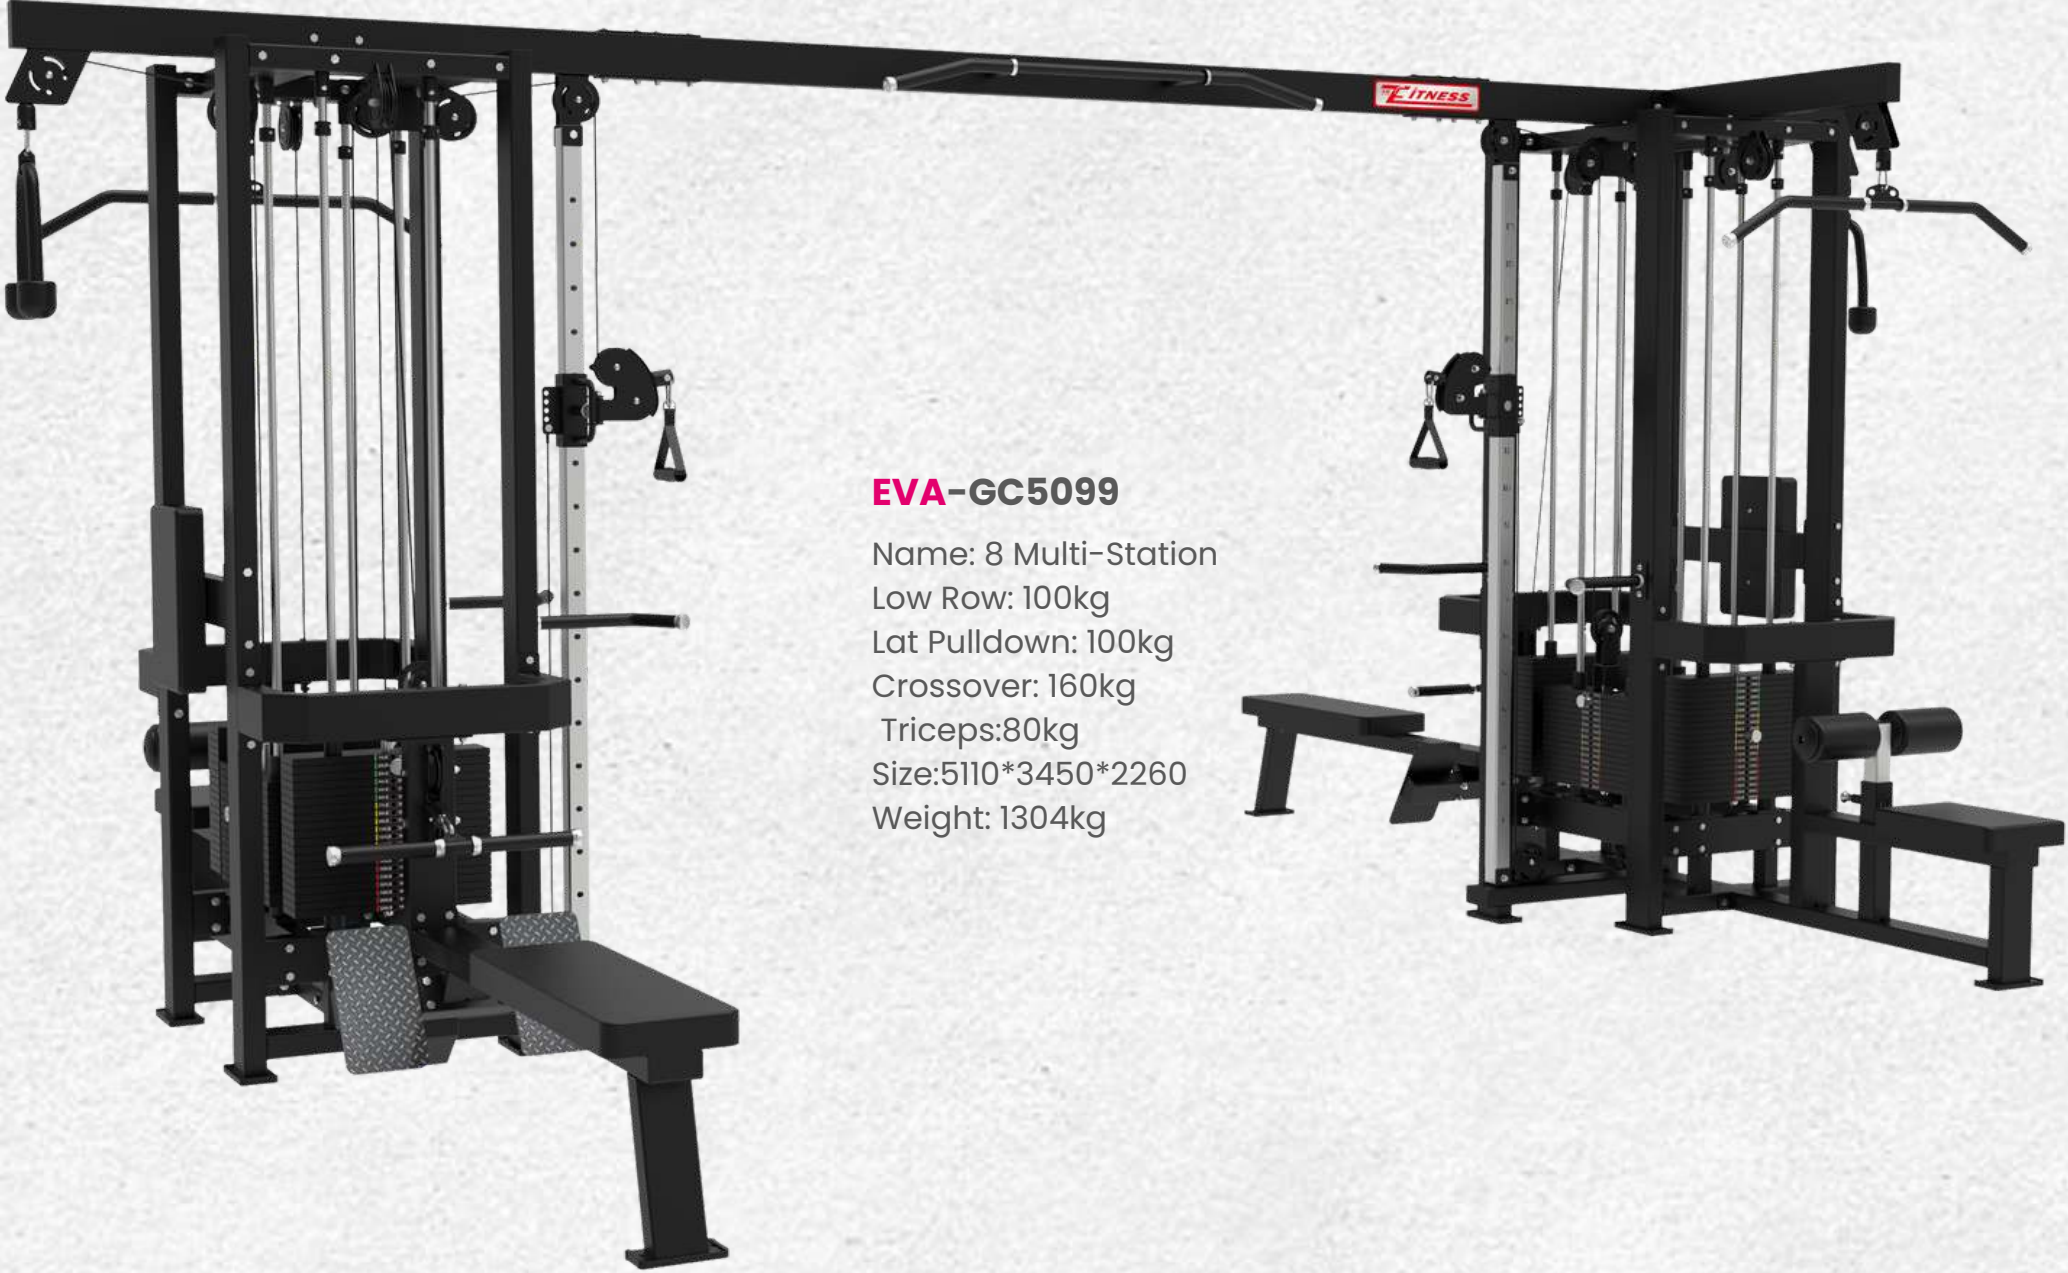

EVA-GC5099

8 MULTI-STATION

EVA-GC5099

Name: 8 Multi-Station

Low Row: 100kg

Lat Pulldown: 100kg

Crossover: 160kg

Triceps: 80kg

Size: 5110*3450*2260

Weight: 1304kg

SENİN MARKAN, SENİN TARZIN: İSTEDİĞİN RENKTE, KENDİ LOGONLA TAMAMEN SANA
ÖZEL MAKİNELER.

+90 542 238 32 33

EvaFitness