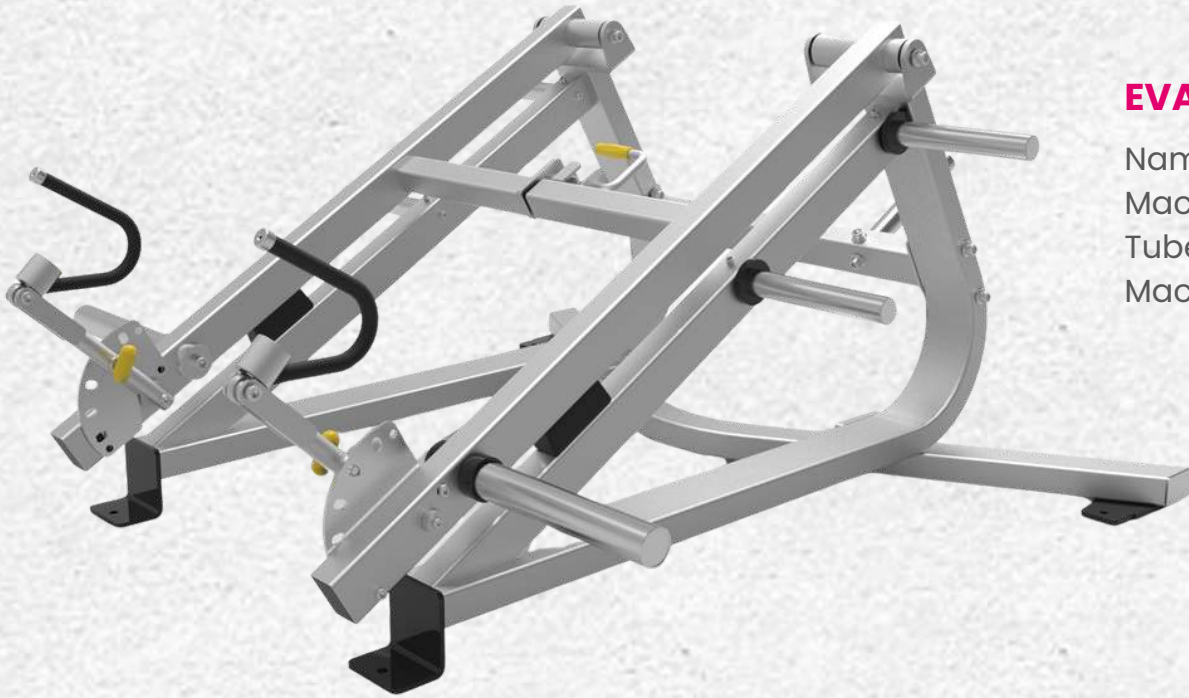

EVA-5040

DEADLIFT/SHRUG

EVA-5040

Name: Deadlift/Shrug

Machine Size (L*W*H)mm: 1890*1775*800

Tube: 100*50mm rectangle steel tube

Machine Weight: 95.5kg

SENİN MARKAN, SENİN TARZIN: İSTEDİĞİN RENKTE, KENDİ LOGONLA TAMAMEN SANA
ÖZEL MAKİNELER.

+90 542 238 32 33

EvaFitness