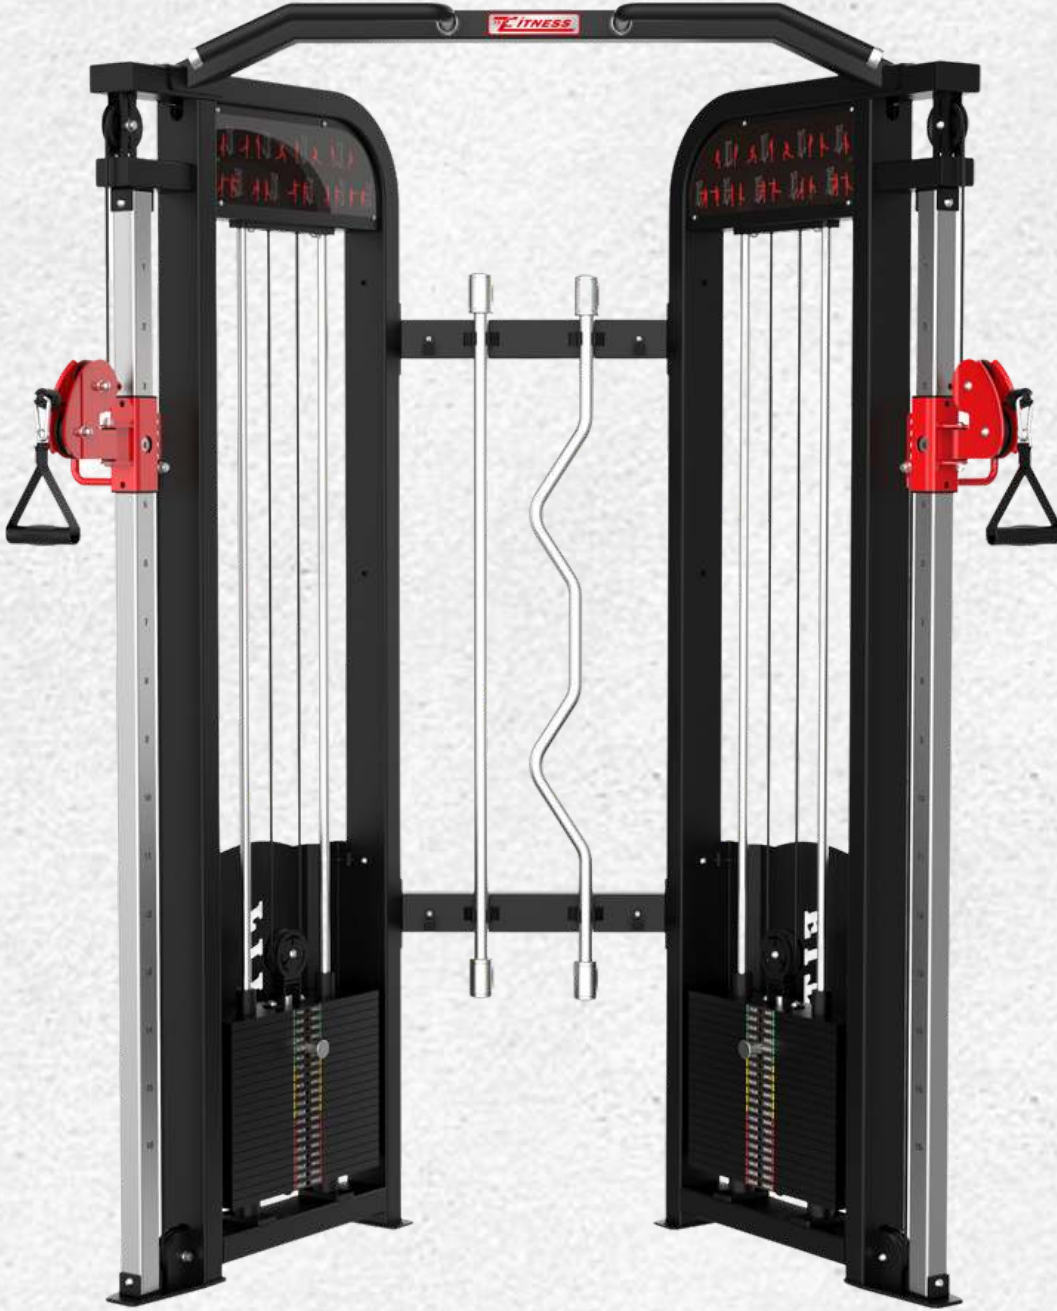

EVA-GC5090

FUNCTIONAL TRAINER

EVA-GC5090

Name: Functional Trainer

Machine Size:760*1530*2250mm

Packing Size:2180*800*320mm

N.W.: 150KG+200KG(Weight Stack)=350KG

G.W.: 380KG

Main Tube 1: 50*100*2.5mm rectangle tube

Main Tube 2: 50*75*2.5mm rectangle tube

SENİN MARKAN, SENİN TARZIN: İSTEDİĞİN RENKTE, KENDİ LOGONLA TAMAMEN SANA
ÖZEL MAKİNELER.

+90 542 238 32 33

EvaFitness