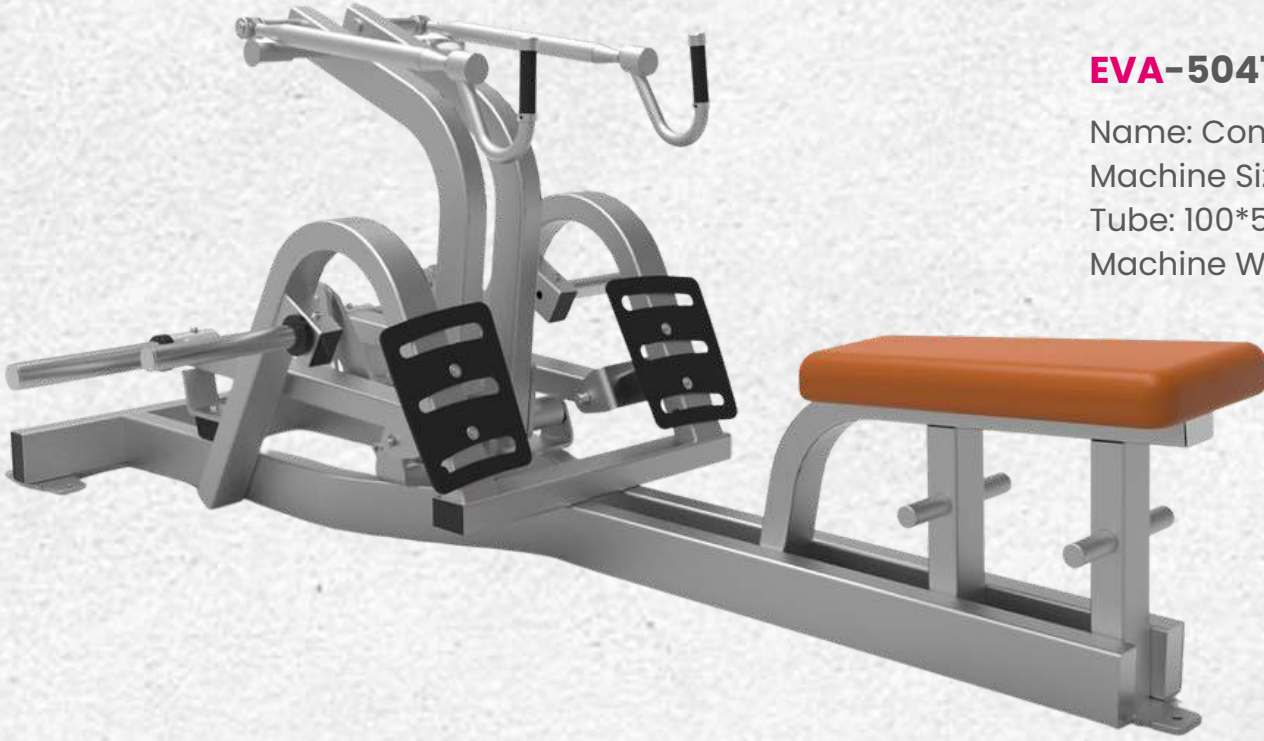

EVA-5041

COMPOUND ROW

EVA-5041

Name: Compound Row

Machine Size (L*W*H)mm: 2350*890*920

Tube: 100*50mm rectangle steel tube

Machine Weight: 136kg

SENİN MARKAN, SENİN TARZIN: İSTEDİĞİN RENKTE, KENDİ LOGONLA TAMAMEN SANA
ÖZEL MAKİNELER.

+90 542 238 32 33

EvaFitness