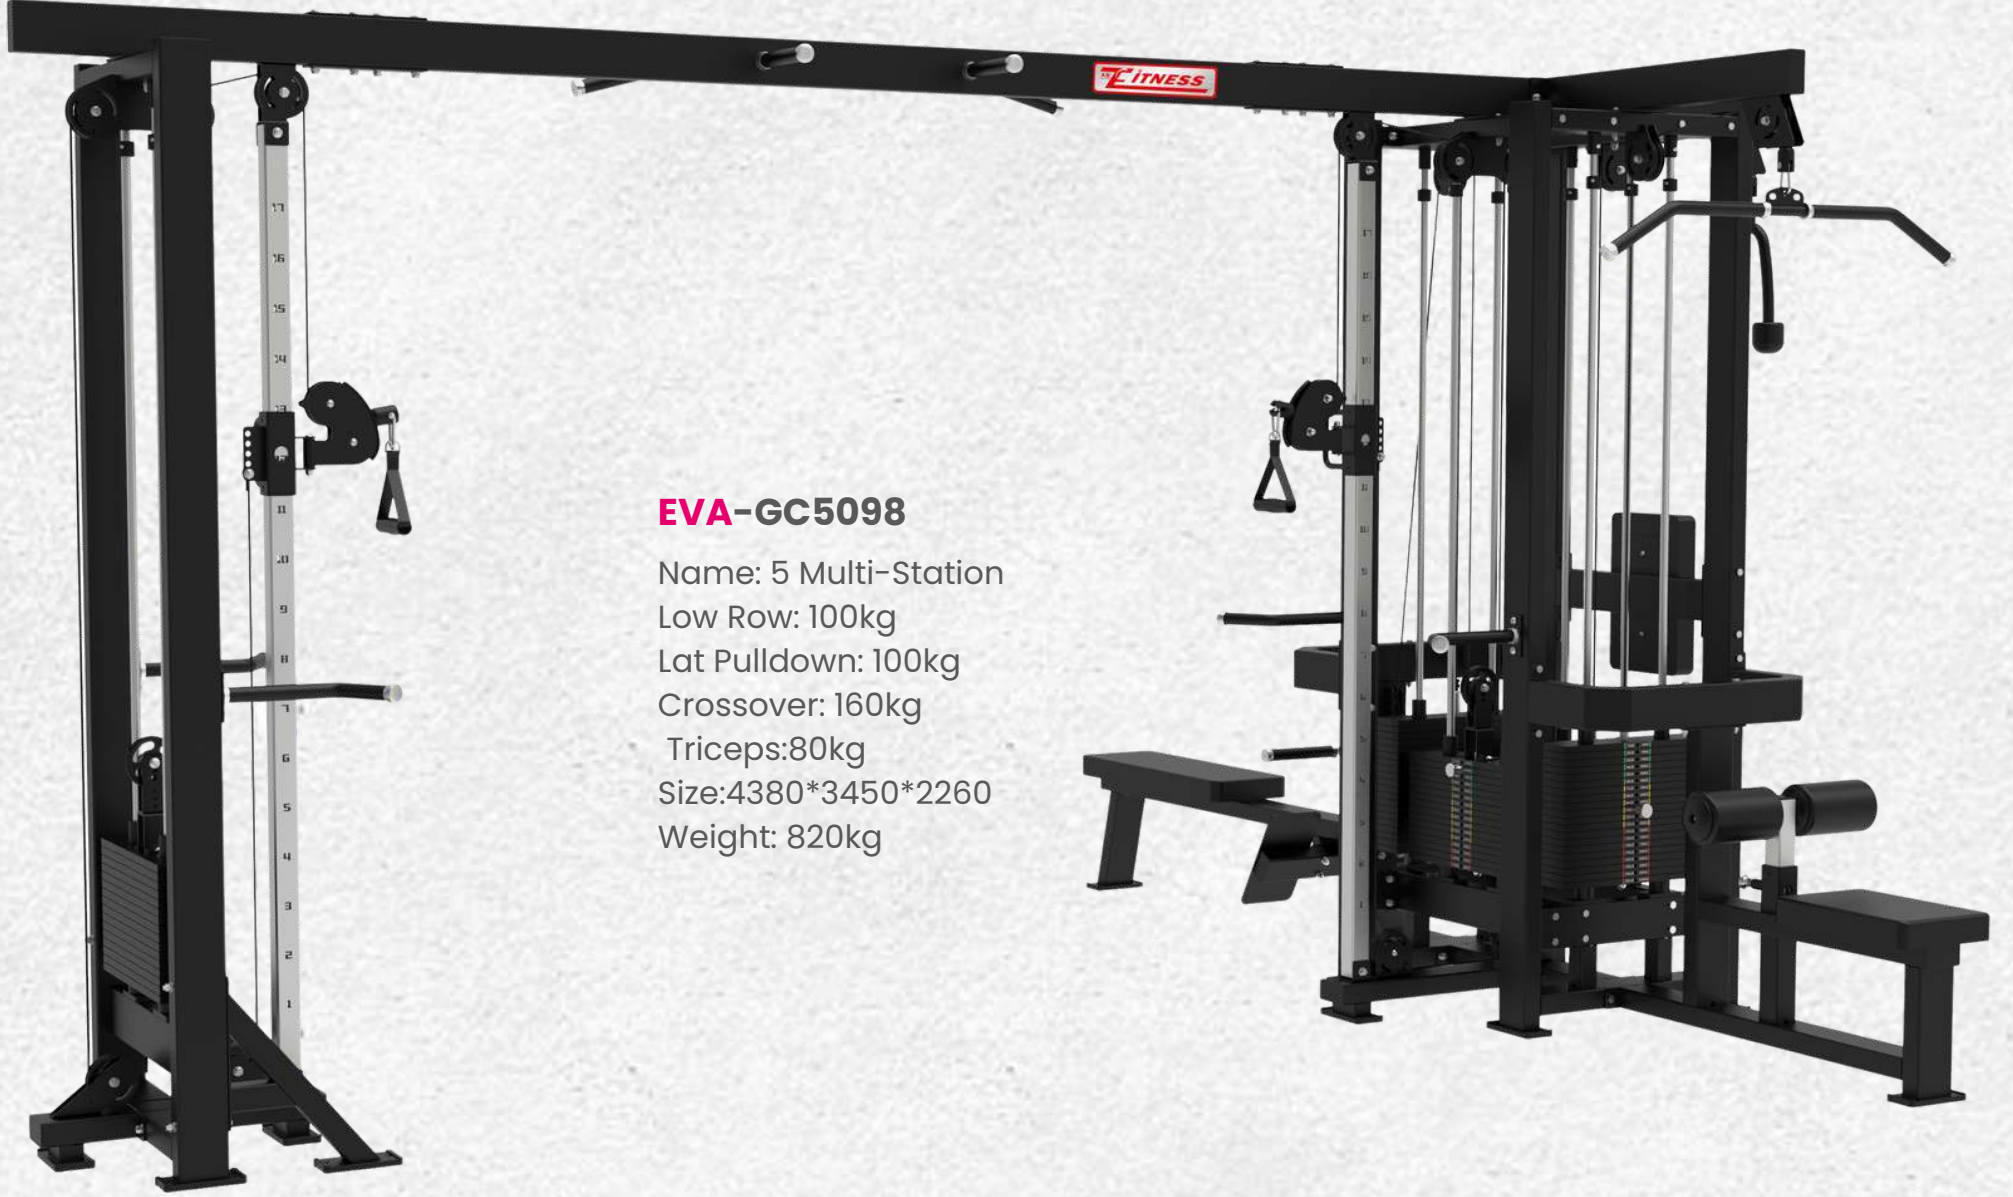

EVA-GC5098

5 MULTI-STATION

EVA-GC5098

Name: 5 Multi-Station

Low Row: 100kg

Lat Pulldown: 100kg

Crossover: 160kg

Triceps: 80kg

Size: 4380*3450*2260

Weight: 820kg

SENİN MARKAN, SENİN TARZIN: İSTEDİĞİN RENKTE, KENDİ LOGONLA TAMAMEN SANA
ÖZEL MAKİNELER.

+90 542 238 32 33

EvaFitness