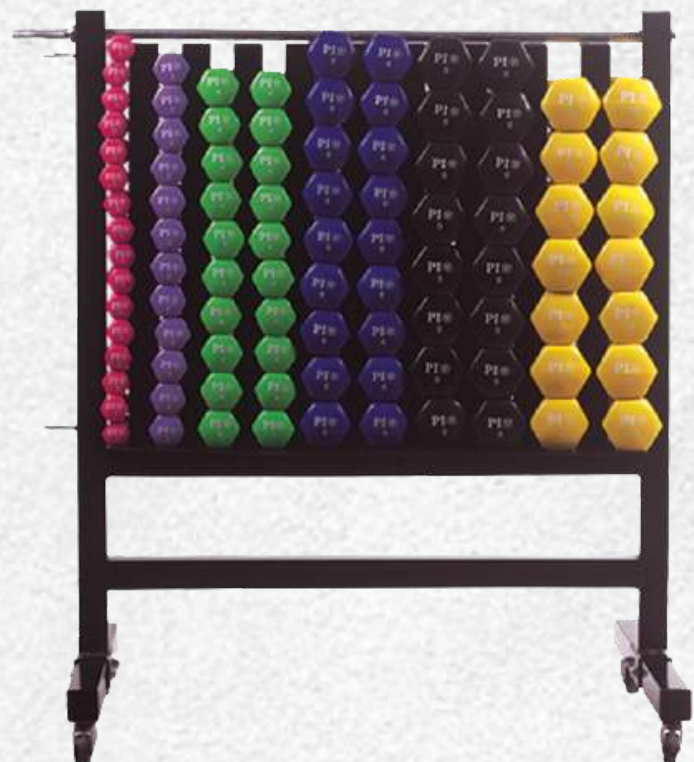

## DUMBBELL RACK WITH WHEELS FOR 44 PAIRS VINYL /NEO DUMBBELLS

+90 542 238 32 33

*Eva Fitness*