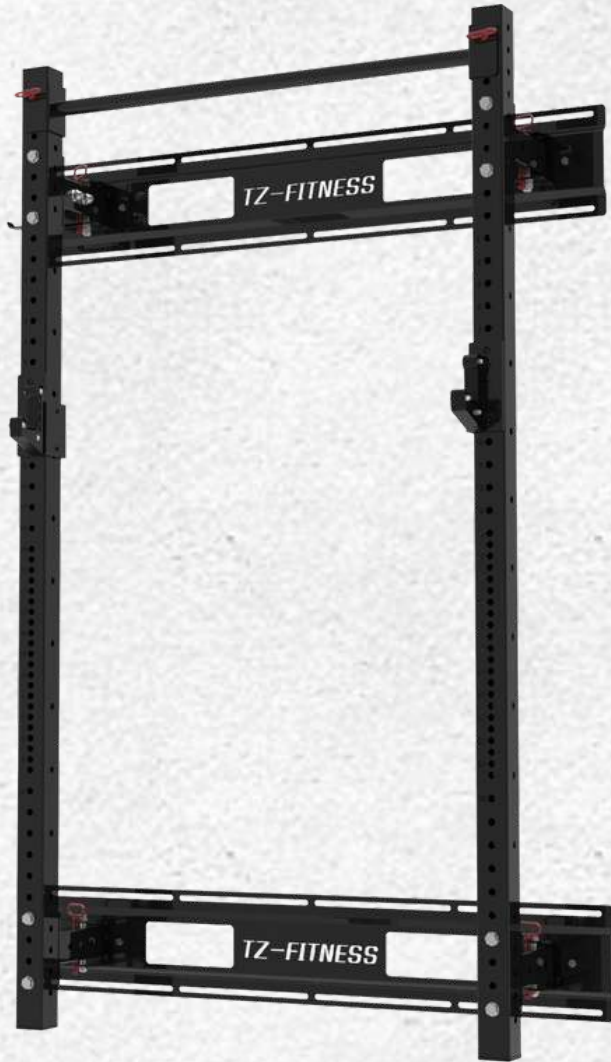

EVA-Q1038A

FOLD BACK WALL MOUNT RACK

EVA-Q1038A

Name: Fold Back Wall Mount Rack
Machine Size (L*W*H)mm: 1260*1500*2300
Tube: 75*75*2mm square steel tube

SENİN MARKAN, SENİN TARZIN: İSTEDİĞİN RENKTE, KENDİ LOGONLA TAMAMEN SANA
ÖZEL MAKİNELER.

+90 542 238 32 33

EvaFitness