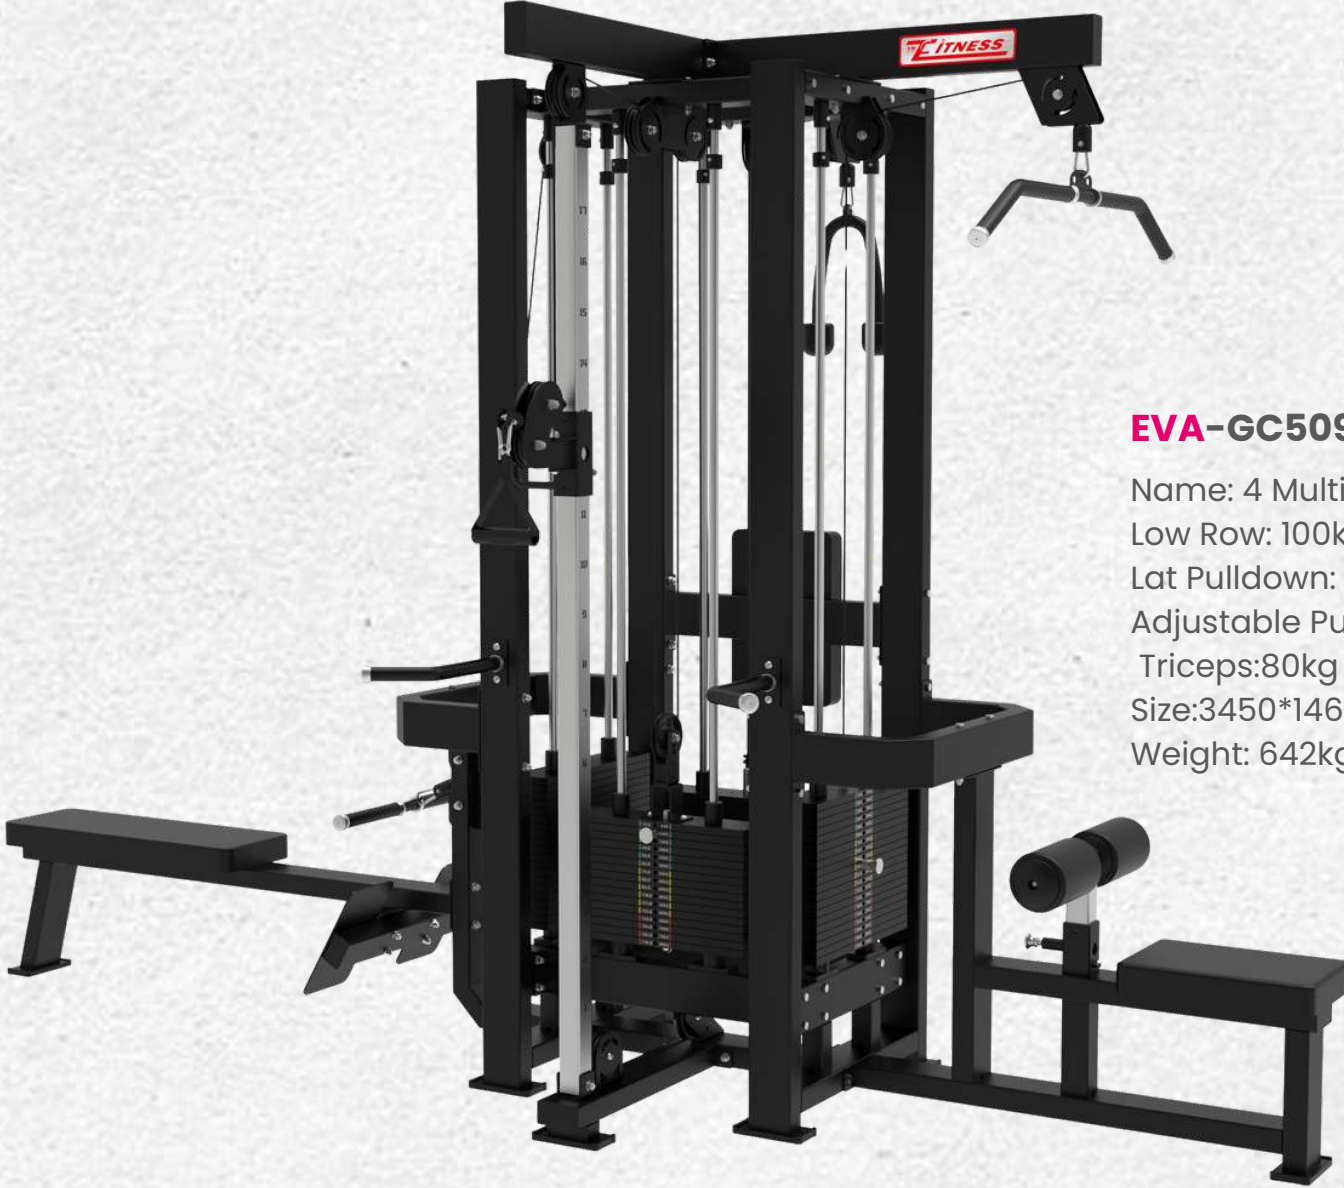

EVA-GC5097

4 MULTI-STATION

EVA-GC5097

Name: 4 Multi-Station

Low Row: 100kg

Lat Pulldown: 100kg

Adjustable Pulley: 80kg

Triceps: 80kg

Size: 3450*1460*2260

Weight: 642kg

SENİN MARKAN, SENİN TARZIN: İSTEDİĞİN RENKTE, KENDİ LOGONLA TAMAMEN SANA
ÖZEL MAKİNELER.

+90 542 238 32 33

EvaFitness