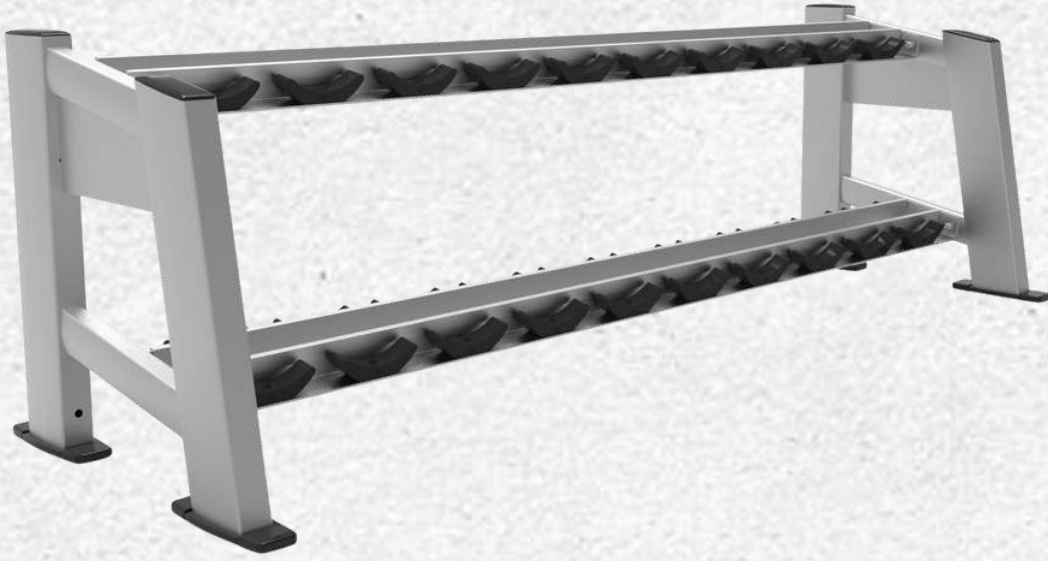

EVA-5037

TWO-TIER DUMBBELL RACK

EVA-5037

Name: Two-Tier Dumbbell Rack
Machine Size (L*W*H)mm: 2430*840*750
Tube: 100.8*48mm rectangle steel tube
Machine Weight: 95kg

SENİN MARKAN, SENİN TARZIN: İSTEDİĞİN RENKTE, KENDİ LOGONLA TAMAMEN SANA
ÖZEL MAKİNELER.

+90 542 238 32 33

EvaFitness