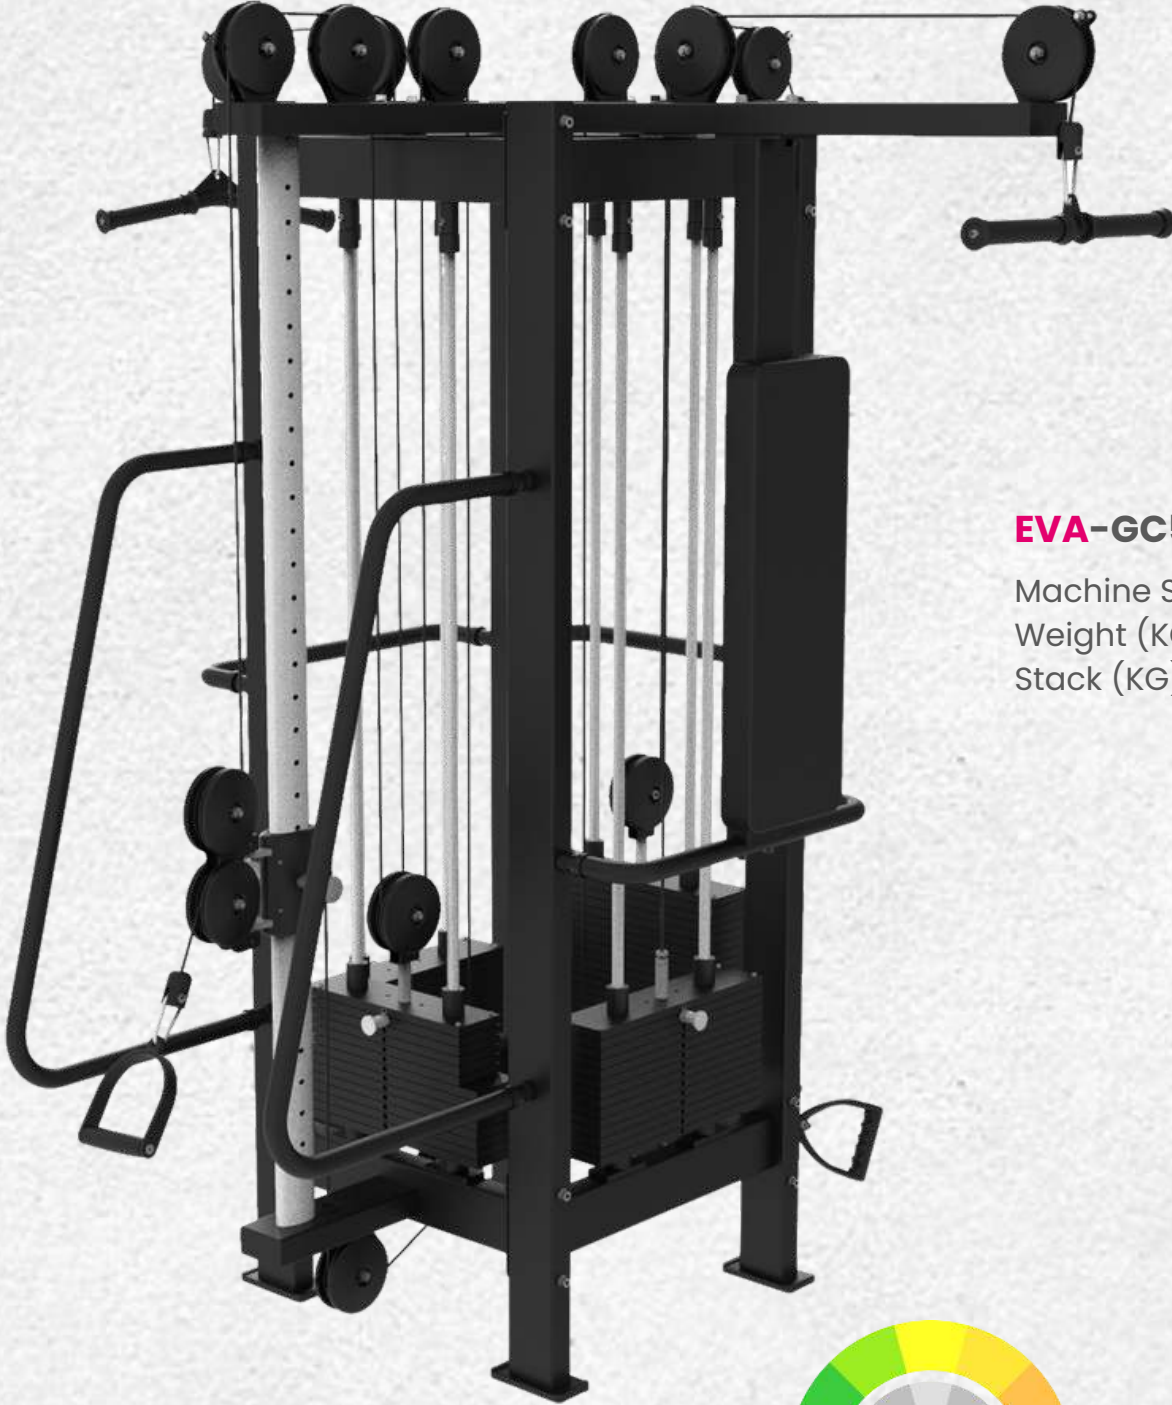

EVA-GC5038

CABLE JUNGLE

EVA-GC5038

Machine Size (LxWxH)mm:1653*1888*2268

Weight (KG):500

Stack (KG):275

SENİN MARKAN, SENİN TARZIN: İSTEDİĞİN RENKTE, KENDİ LOGONLA TAMAMEN SANA
ÖZEL MAKİNELER.

+90 542 238 32 33

EvaFitness