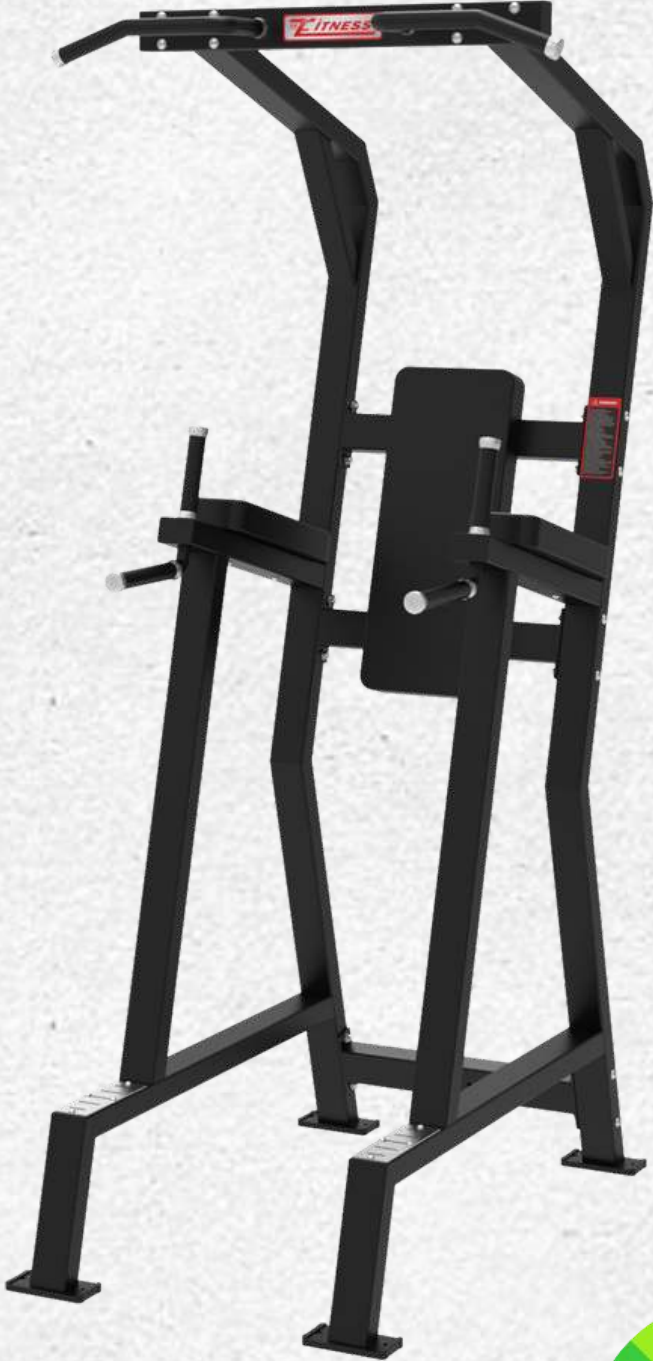

EVA-GC5019-2

KNEE RAISE

EVA-GC5019-2

Name: Knee Raise

Machine Size: 1220*1000*2300mm

Machine Weight: 86KG

Main Tube 1: 50*100*2.5mm rectangle tube

Main Tube 2: 50*75*2.10mm rectangle tube

SENİN MARKAN, SENİN TARZIN: İSTEDİĞİN RENKTE, KENDİ LOGONLA TAMAMEN SANA
ÖZEL MAKİNELER.

+90 542 238 32 33

EvaFitness