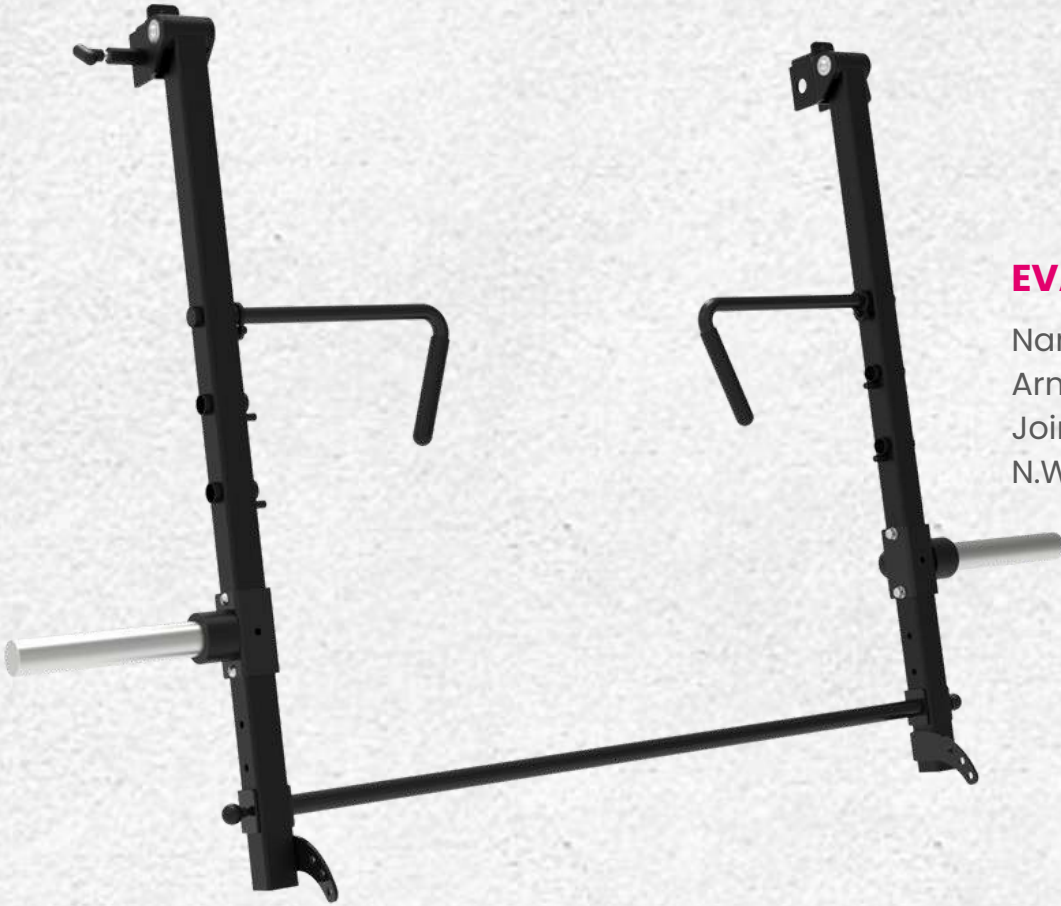

EVA-Q1053

LEVERAGE ATTACHMENT

EVA-Q1053

Name: Leverage attachment

Arm: 1200*50mm

Joint Lever: 1200mm

N.W./G.W: 18kg/19kg

SENİN MARKAN, SENİN TARZIN: İSTEDİĞİN RENKTE, KENDİ LOGONLA TAMAMEN SANA
ÖZEL MAKİNELER.

+90 542 238 32 33

EvaFitness