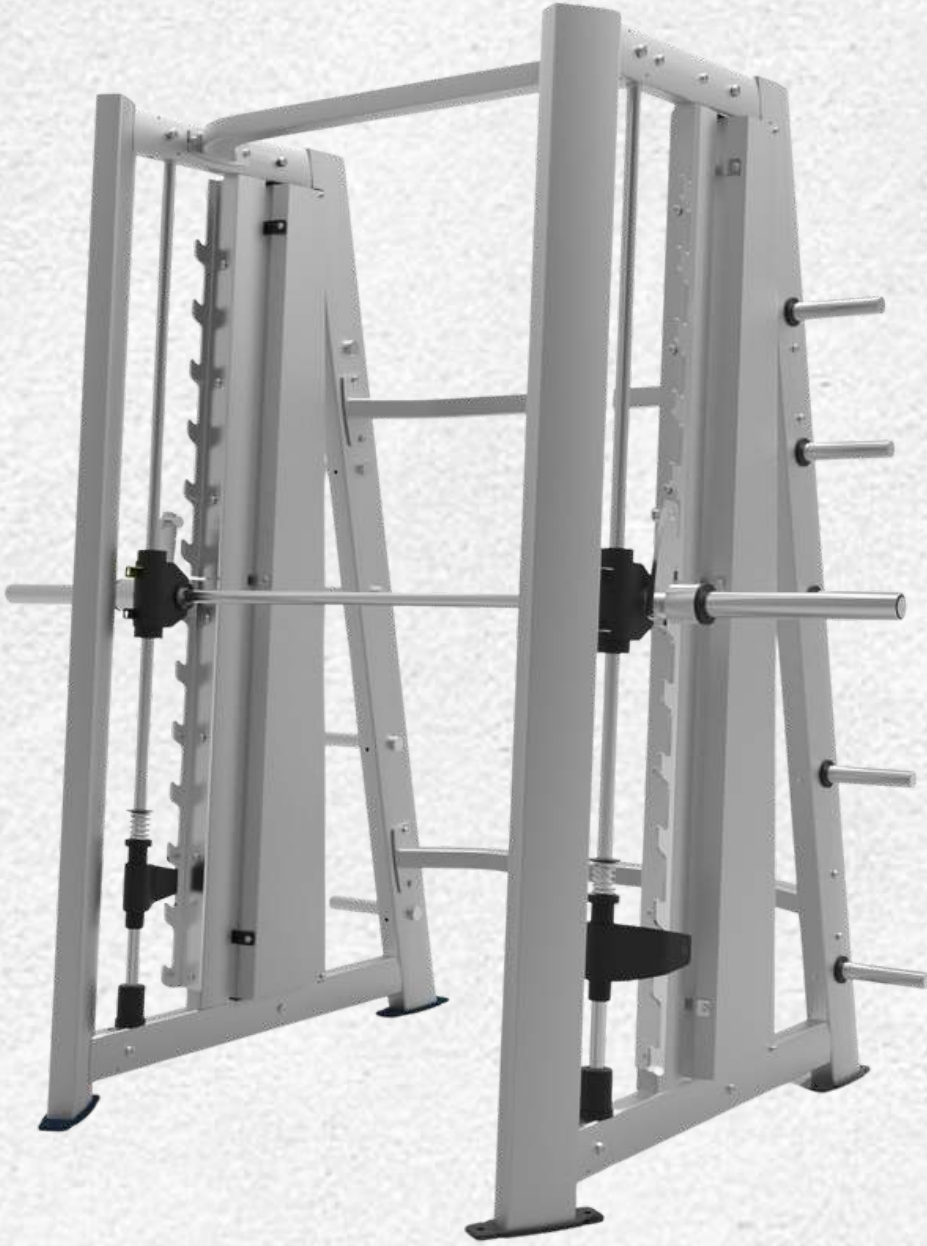

EVA-5034

SMITH MACHINE

EVA-5034

Name: Smith Machine

Machine Size (L*W*H)mm: 1465*2342*2235

Tube: 100.8*48mm rectangle steel tube

Machine Weight: 330 kg

SENİN MARKAN, SENİN TARZIN: İSTEDİĞİN RENKTE, KENDİ LOGONLA TAMAMEN SANA
ÖZEL MAKİNELER.

+90 542 238 32 33

EvaFitness