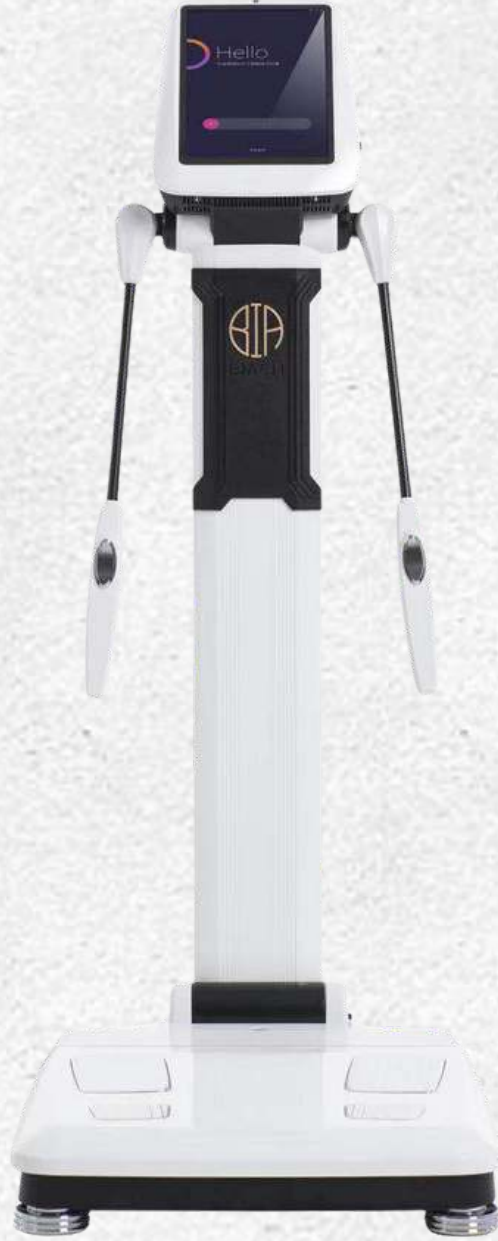

EVA-P101

BODY ANALYZER

EVA-P101

Color: White / Black / Red

Operating System: Based on Android 7.1

Product Size: 886.65 * 4526 * 228mm

Product Weight: 16KG

Screen Size: 10.1 inches

Screen Type: 1280 * 800 IPS HD touch capacitive screen

**SENİN MARKAN, SENİN TARZIN: İSTEDİĞİN RENKTE, KENDİ LOGONLA TAMAMEN SANA
ÖZEL MAKİNELER.**

+90 542 238 32 33

EvaFitness