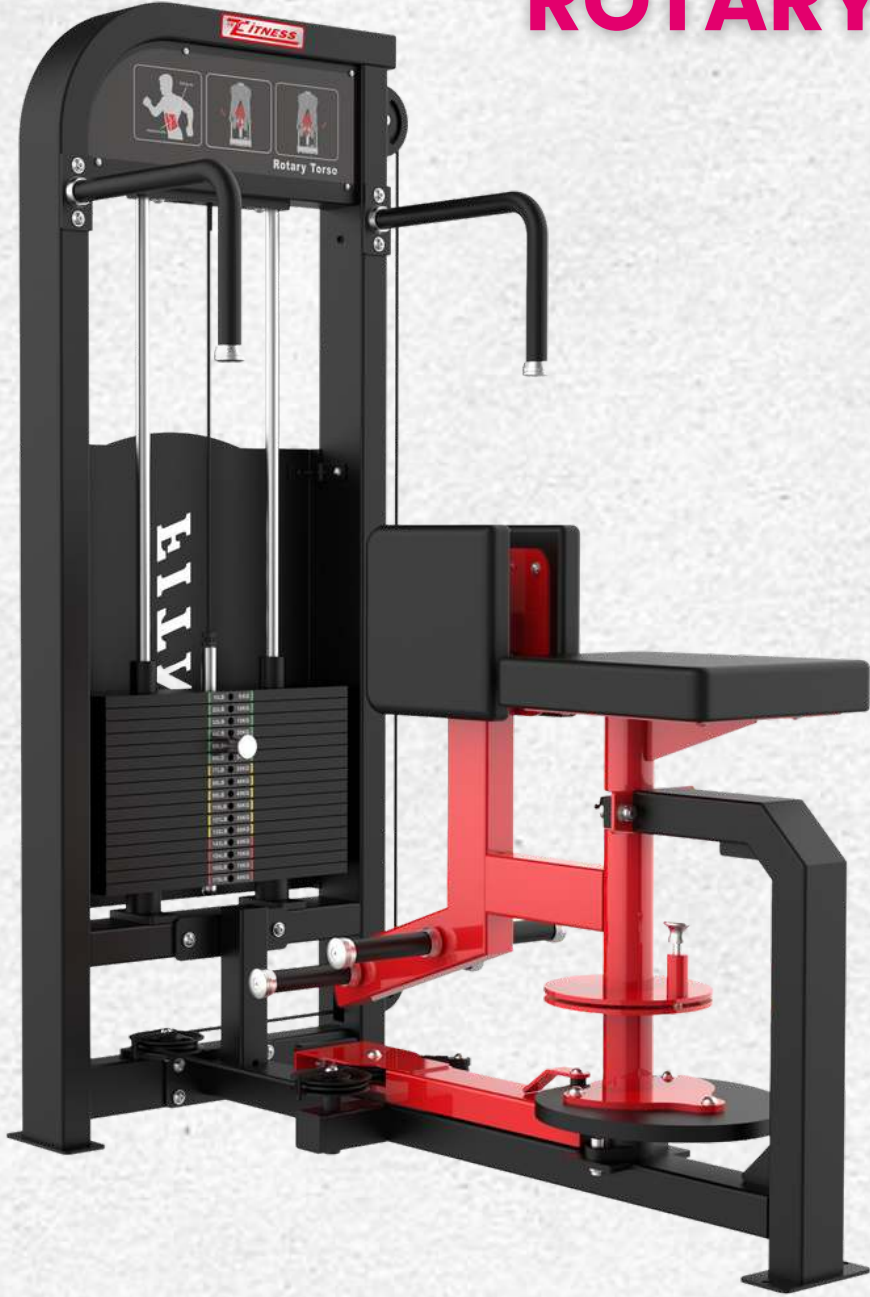

EVA-GC5003

ROTARY TORSO

EVA-GC5003

Name: Rotary Torso

Machine Size:1200*520*1550mm

Packing Size:1600*700*450mm

N.W.: 90KG+81KG(Weight Stack)=171KG

G.W.: 197KG

Main Tube 1: 50*100*2.5mm rectangle tube

Main Tube 2: 50*75*2.5mm rectangle tube

SENİN MARKAN, SENİN TARZIN: İSTEDİĞİN RENKTE, KENDİ LOGONLA TAMAMEN SANA
ÖZEL MAKİNELER.

+90 542 238 32 33

Eva Fitness