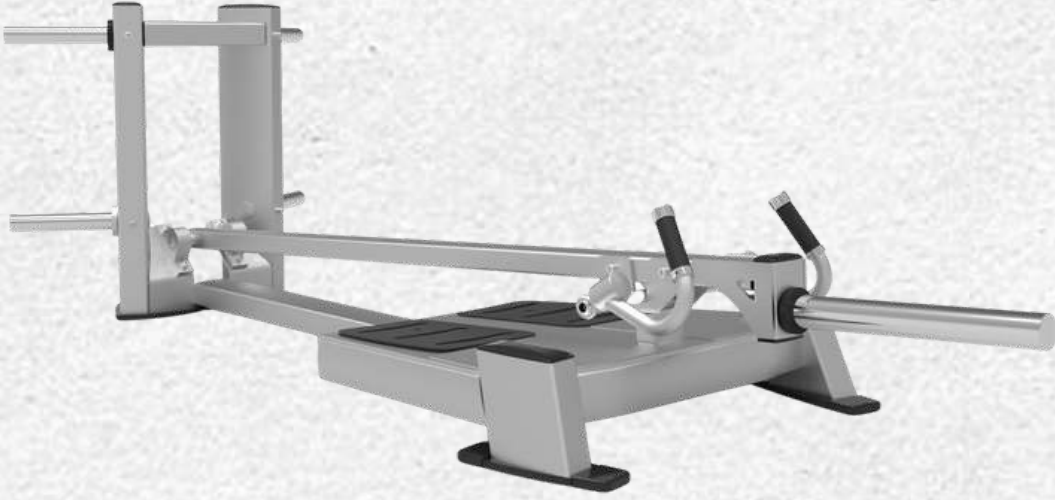

EVA-5038

T-BAR ROW

EVA-5038

Name: T-Bar Row

Machine Size (L*W*H)mm: 2165*790*700

Tube: 100.8*48mm rectangle steel tube

Machine Weight: 81.5kg

SENİN MARKAN, SENİN TARZIN: İSTEDİĞİN RENKTE, KENDİ LOGONLA TAMAMEN SANA
ÖZEL MAKİNELER.

+90 542 238 32 33

EvaFitness